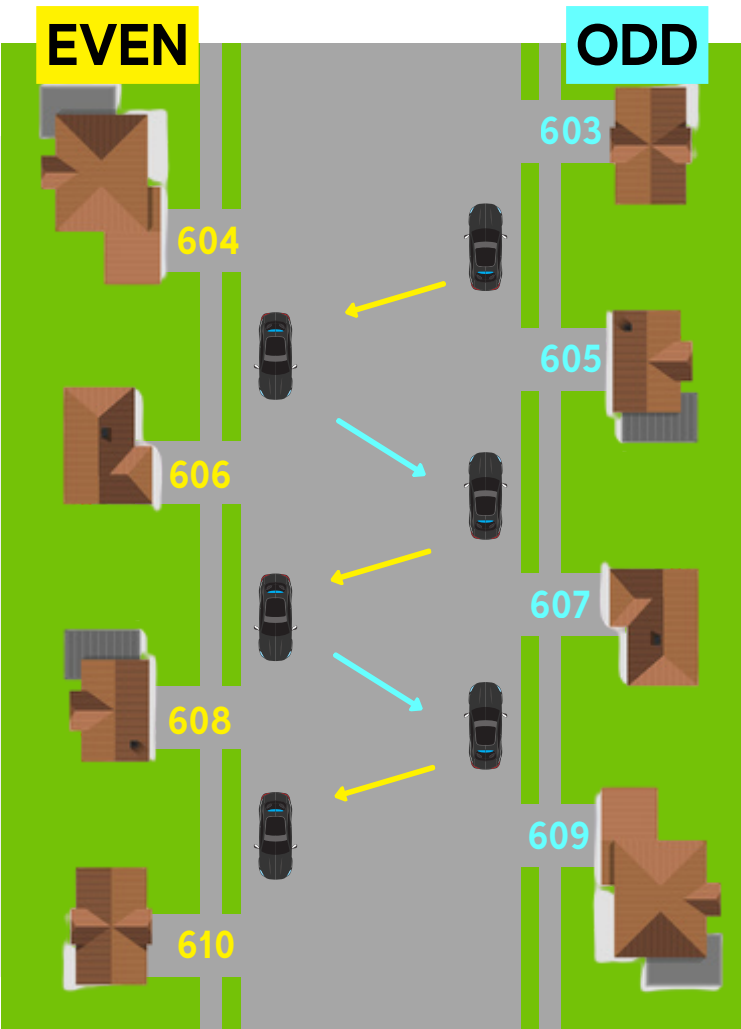

BEGINNING DECEMBER 1, 2025: ODD-EVEN, OVERNIGHT, ON-STREET PARKING BEGINS!

CITY CODE SECTION 42- 1- 42-4, ARTICLE I

The city allows for parking on only one side of the street during overnight hours December through March, and during any declared snow emergencies with the allowed parking alternating on a daily basis to enable snowplowing of both sides of the street.

DECEMBER 1 - MARCH 31
AND DURING ANY SNOW EMERGENCIES

FOLLOW THIS SCHEDULE!

EVEN

ODD

Each evening, when you park your car for the night, check to see what the date will be TOMORROW.

FOR EXAMPLE:

If tomorrow's date is an **ODD** number (December 1, 3, 5, etc.), park on the **odd side** of the street.

SEE REVERSE SIDE FOR FULL PARKING CALENDAR, DECEMBER 1 - MARCH 31.

NO PARKING and other traffic signs remain in effect and apply at all times!

NOTE for CUL-DE-SACS & ONE-WAY STREETS
Overnight, on-street parking is permitted only when tomorrow's date is an **EVEN**-numbered day (December 2, 4, 6, etc.).

OVER

DECEMBER 1 - MARCH 31
AND DURING ANY SNOW EMERGENCIES

FOLLOW THIS SCHEDULE!

If tomorrow's date is an **ODD** number
(December 1, 3, 5, etc.), park on the **odd** side of the street.

If tomorrow's date is an **EVEN** number
(December 2, 4, 6, etc.), park on the **even** side of the street.