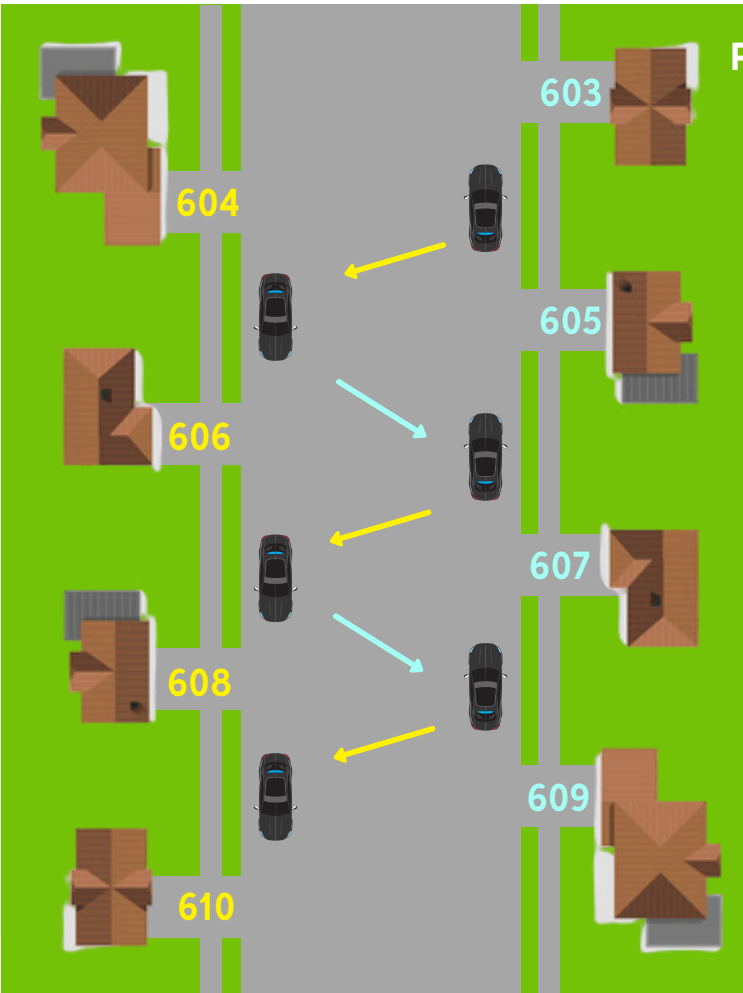

# BEGINNING DECEMBER 1, 2022: ODD-EVEN, OVERNIGHT, ON-STREET PARKING BEGINS!

CITY CODE SECTION 42- 1- 42-4, ARTICLE I

The city allows for parking on only one side of the street during overnight hours December through March, and during any declared snow emergencies with the allowed parking alternating on a daily basis to enable snowplowing of both sides of the street.

**DECEMBER 1 - MARCH 31**  
AND DURING ANY SNOW EMERGENCIES

**FOLLOW THIS SCHEDULE!**

Park on the side of the street that corresponds with the day's date, starting at 7 PM the day before!

FOR EXAMPLE:

On ODD days, park on the side of the road with ODD addresses (starting as early as 7 PM the day before):

- December 1, 3, 5, 7, 9, 11 (etc.)

On EVEN days, park on the side of the road with EVEN addresses (starting as early as 7 PM the day before):

- December 2, 4, 6, 8, 10 (etc.)

On EVEN days, park on the side of the road with EVEN addresses (starting as early as 7 PM the day before).

Park on the side of the street that corresponds with the day's date, starting at 7 PM the day before!