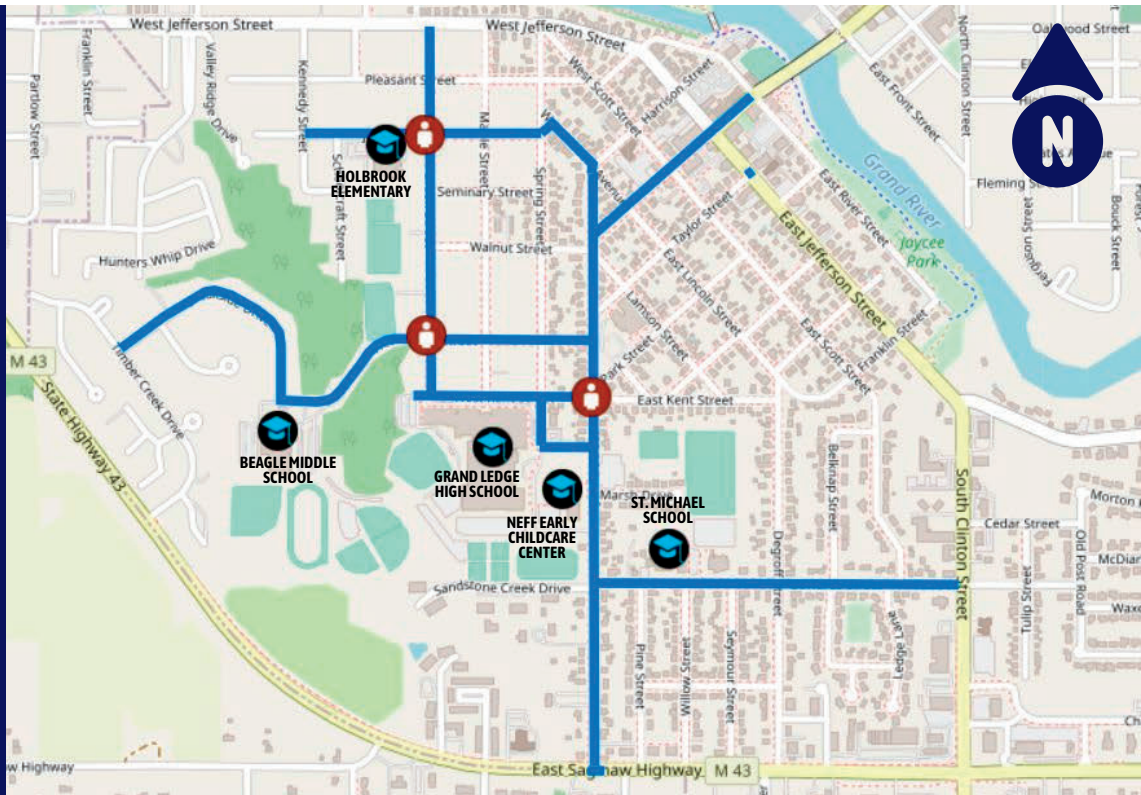

GRAND LEDGE

2022 DESIGNATED SAFE ROUTES TO SCHOOL

Commonly Used Routes

Routes enhanced with additional crossing guards, crosswalks, signs, and curb cuts. Students may find these common routes to be the safest and most direct way to school.

Students and drivers, please use caution and stay safe!