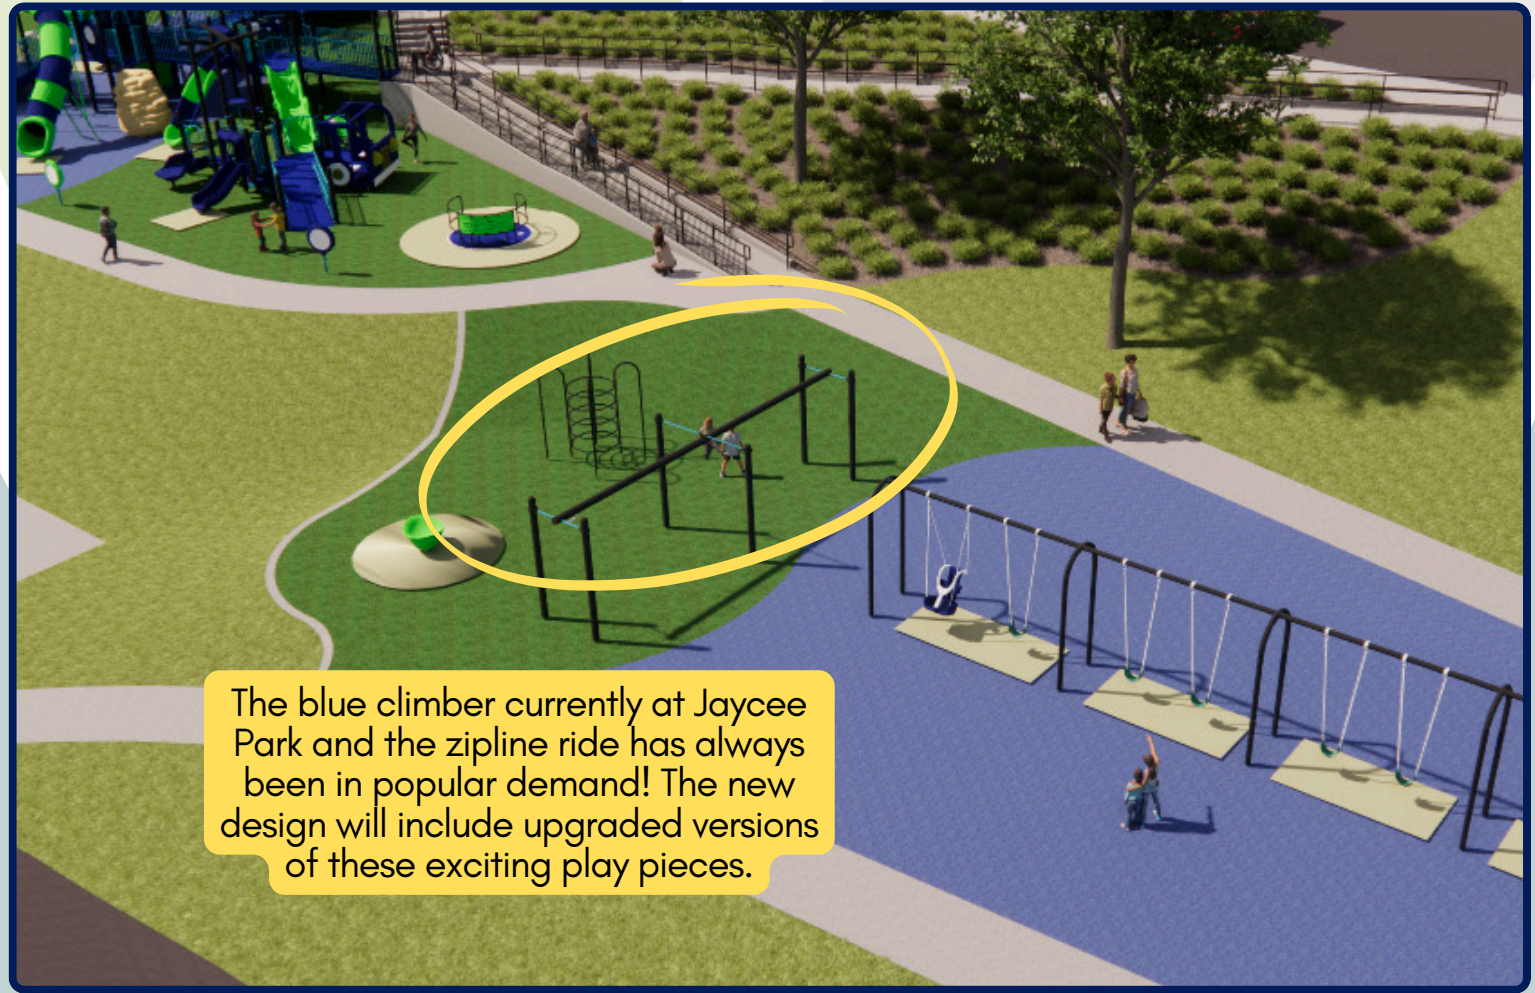

JAYCEE PARK PLAYGROUND

Inclusive, accessible, community play!

TAKE A CLOSER LOOK: AMENITIES IN DETAIL

- Zip-line Track Ride and Tarantula Climber

The blue climber currently at Jaycee Park and the zipline ride has always been in popular demand! The new design will include upgraded versions of these exciting play pieces.